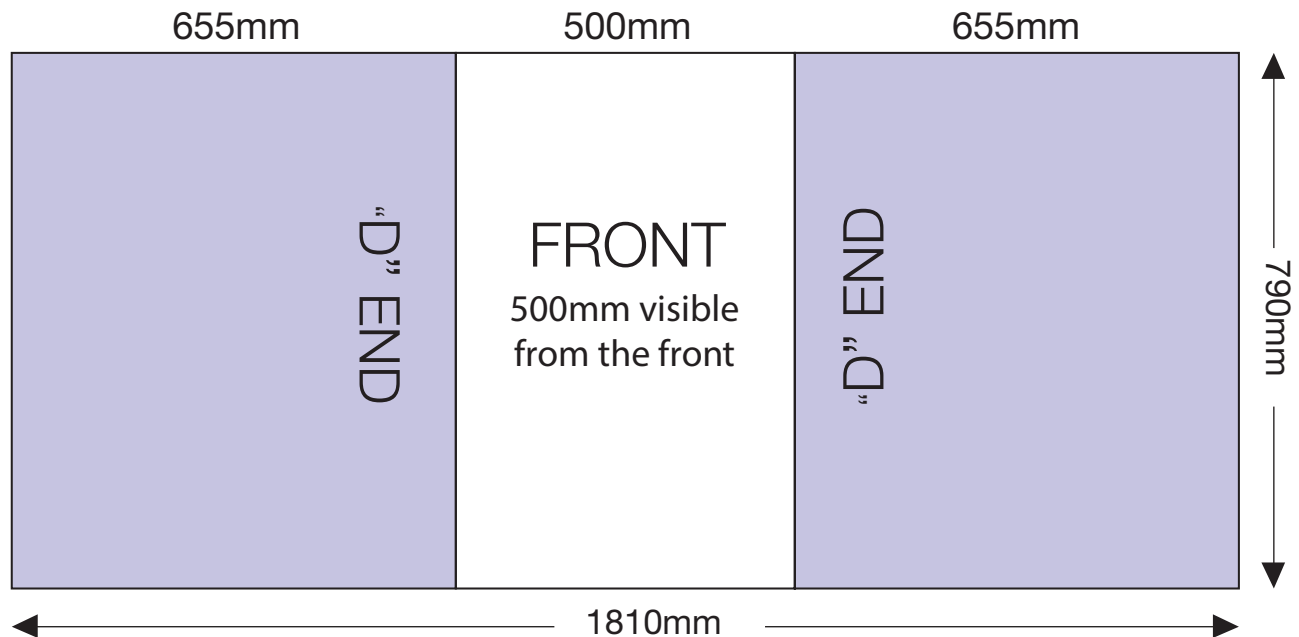

ARTWORK TEMPLATE: Graphic Wrap

Actual Size: 1810mm x 790mm

CHECKLIST

- Document size is 1810mm (wide) x 790mm (high).
- Supply as a high resolution PDF or EPS file.
- Do not add any crop marks, registration marks, panel lines or outside bleed.
- Supply in CMYK colour mode.
- PLEASE CONVERT ALL TEXT TO OUTLINES.