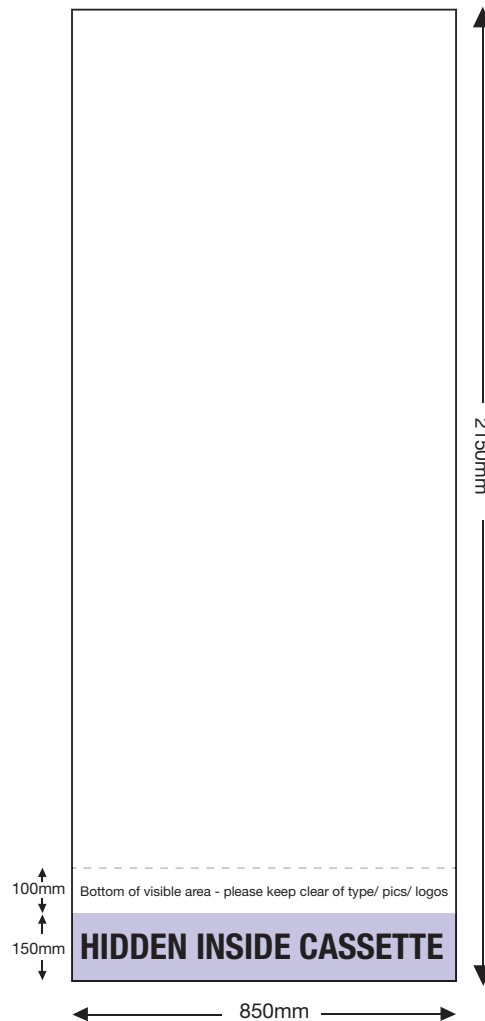

ARTWORK TEMPLATE: VX3085 850mm Wide Banner

Actual Size: 2150mm x 850mm

Quarter Size Artwork: 537.5mm x 212.5mm

CHECKLIST

- Create document at ¼ size and save as a high resolution PDF or EPS file. 1/4 size: 212.5(w) x 537.5(h)mm
- Please note that 150mm (full size) is hidden inside the cassette at the bottom.
- DO NOT add any crop marks, registration marks, panel lines or outside bleed.
- Please make sure all pictures and graphics are embedded in the artwork.
- Convert ALL text and fonts to outlines (curves).
- Supply in CMYK colour mode.

ARTWORK TEMPLATE: VX3085 1000mm Wide Banner

Actual Size: 2150mm x 1000mm

Quarter Size Artwork: 537.5mm x 250mm

CHECKLIST

- Create document at 1/4 size and save as a high resolution PDF or EPS file. 1/4 size: 250(w) x 537.5(h)mm
- Please note that 150mm (full size) is hidden inside the cassette at the bottom.
- DO NOT add any crop marks, registration marks, panel lines or outside bleed.
- Please make sure all pictures and graphics are embedded in the artwork.
- Convert ALL text and fonts to outlines (curves).
- Supply in CMYK colour mode.

ARTWORK TEMPLATE: VX3085 1200mm Wide Banner

Actual Size: 2150mm x 1200mm

Actual Size (with bleed): 2156mm x 1206mm

Quarter Size Artwork: 539mm x 301.5mm (includes bleed)

CHECKLIST

- Create document at 1/4 size and save as a high resolution PDF or EPS file. 1/4 size: 301.5(w) x 539(h)mm which includes bleed.
- Please note that 150mm (full size) is hidden inside the cassette at the bottom.
- DO NOT add any crop marks, registration marks or panel lines.
- Please make sure all pictures and graphics are embedded in the artwork.
- Convert ALL text and fonts to outlines (curves).
- Supply in CMYK colour mode.