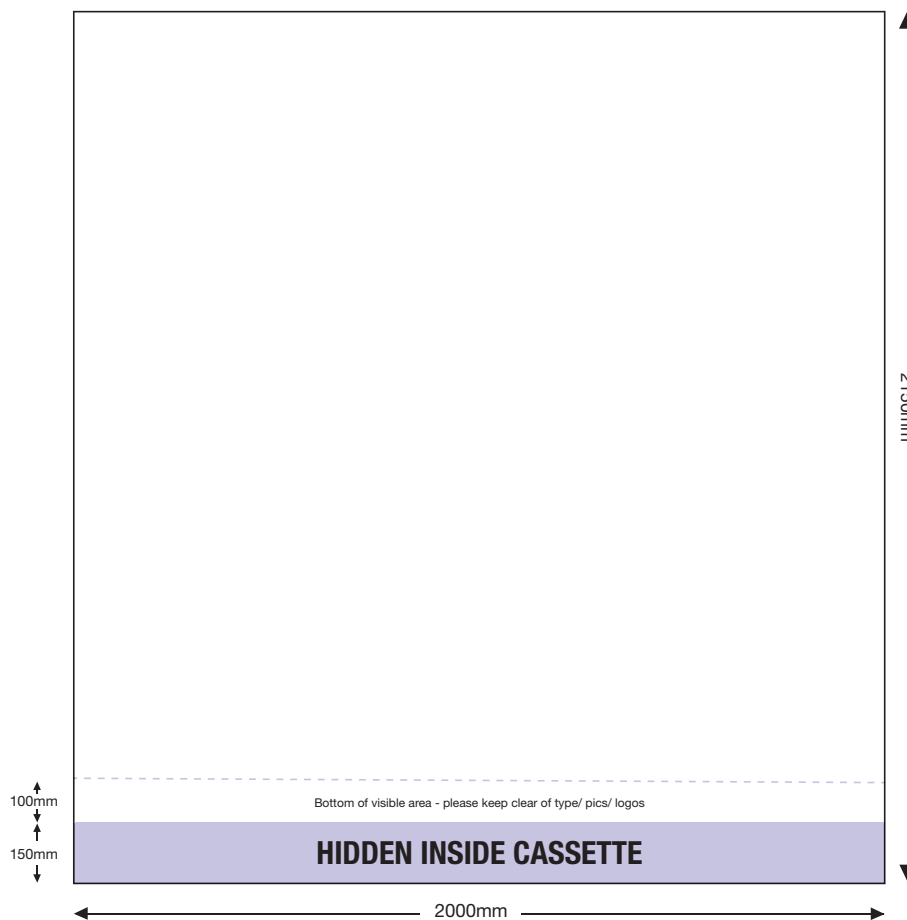

ARTWORK TEMPLATE: VX3085 850mm Wide Banner

Actual Size: 2150mm x 850mm

Quarter Size Artwork: 537.5mm x 212.5mm

CHECKLIST

- Create document at ¼ size and save as a high resolution PDF or EPS file. 1/4 size: 212.5(w) x 537.5(h)mm
- Please note that 150mm (full size) is hidden inside the cassette at the bottom.
- DO NOT add any crop marks, registration marks, panel lines or outside bleed.
- Please make sure all pictures and graphics are embedded in the artwork.
- Convert ALL text and fonts to outlines (curves).
- Supply in CMYK colour mode.

ARTWORK TEMPLATE: VX3085 1500mm Wide Banner

Actual Size: 2150mm x 1500mm

Actual Size (with bleed): 2156mm x 1506mm

Quarter Size Artwork: 539mm x 376.5mm (includes bleed)

CHECKLIST

- Create document at 1/4 size and save as a high resolution PDF or EPS file. 1/4 size: 376.5(w) x 539(h)mm which includes bleed.
- Please note that 150mm (full size) is hidden inside the cassette at the bottom.
- DO NOT add any crop marks, registration marks or panel lines.
- Please make sure all pictures and graphics are embedded in the artwork.
- Convert ALL text and fonts to outlines (curves).
- Supply in CMYK colour mode.

ARTWORK TEMPLATE: VX3085 2000mm Wide Banner

Actual Size: 2150mm x 2000mm

Actual Size (with bleed): 2156mm x 2006mm

Quarter Size Artwork: 539mm x 501.5mm (includes bleed)

CHECKLIST

- Create document at 1/4 size and save as a high resolution PDF or EPS file. 1/4 size: 501.5(w) x 539(h)mm which includes bleed.
- Please note that 150mm (full size) is hidden inside the cassette at the bottom.
- DO NOT add any crop marks, registration marks or panel lines.
- Please make sure all pictures and graphics are embedded in the artwork.
- Convert ALL text and fonts to outlines (curves).
- Supply in CMYK colour mode.