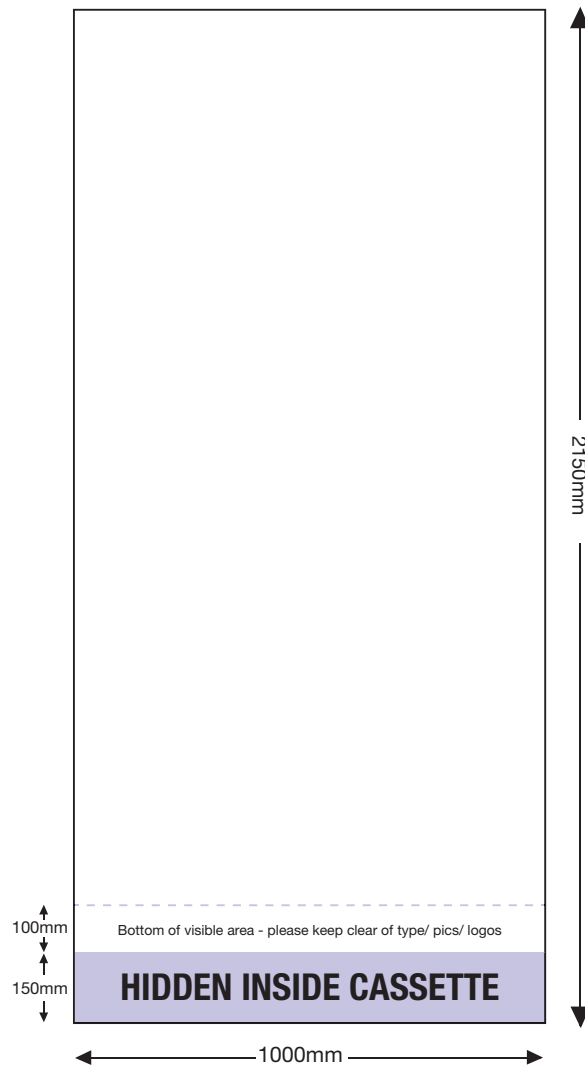

ARTWORK TEMPLATE: VX3085 850mm Wide Banner

Actual Size: 2150mm x 850mm

Quarter Size Artwork: 537.5mm x 212.5mm

CHECKLIST

- Create document at ¼ size and save as a high resolution PDF or EPS file. 1/4 size: 212.5(w) x 537.5(h)mm
- Please note that 150mm (full size) is hidden inside the cassette at the bottom.
- DO NOT add any crop marks, registration marks, panel lines or outside bleed.
- Please make sure all pictures and graphics are embedded in the artwork.
- Convert ALL text and fonts to outlines (curves).
- Supply in CMYK colour mode.

ARTWORK TEMPLATE: VX3085 1000mm Wide Banner

Actual Size: 2150mm x 1000mm

Quarter Size Artwork: 537.5mm x 250mm

CHECKLIST

- Create document at 1/4 size and save as a high resolution PDF or EPS file. 1/4 size: 250(w) x 537.5(h)mm
- Please note that 150mm (full size) is hidden inside the cassette at the bottom.
- DO NOT add any crop marks, registration marks, panel lines or outside bleed.
- Please make sure all pictures and graphics are embedded in the artwork.
- Convert ALL text and fonts to outlines (curves).
- Supply in CMYK colour mode.

ARTWORK TEMPLATE: VX3085 1200mm Wide Banner

Actual Size: 2150mm x 1200mm

Actual Size (with bleed): 2156mm x 1206mm

Quarter Size Artwork: 539mm x 301.5mm (includes bleed)

CHECKLIST

- Create document at 1/4 size and save as a high resolution PDF or EPS file. 1/4 size: 301.5(w) x 539(h)mm which includes bleed.
- Please note that 150mm (full size) is hidden inside the cassette at the bottom.
- DO NOT add any crop marks, registration marks or panel lines.
- Please make sure all pictures and graphics are embedded in the artwork.
- Convert ALL text and fonts to outlines (curves).
- Supply in CMYK colour mode.