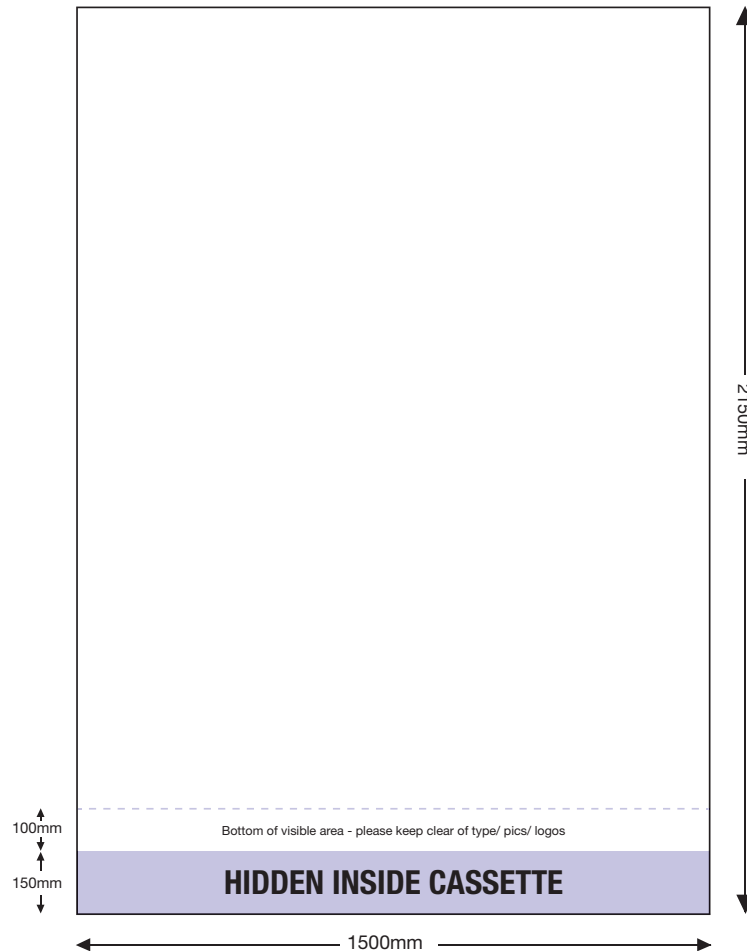

ARTWORK TEMPLATE: VX3085 1000mm Wide Banner

Actual Size: 2150mm x 1000mm

Quarter Size Artwork: 537.5mm x 250mm

CHECKLIST

- Create document at 1/4 size and save as a high resolution PDF or EPS file. 1/4 size: 250(w) x 537.5(h)mm
- Please note that 150mm (full size) is hidden inside the cassette at the bottom.
- DO NOT add any crop marks, registration marks, panel lines or outside bleed.
- Please make sure all pictures and graphics are embedded in the artwork.
- Convert ALL text and fonts to outlines (curves).
- Supply in CMYK colour mode.

ARTWORK TEMPLATE: VX3085 1200mm Wide Banner

Actual Size: 2150mm x 1200mm

Actual Size (with bleed): 2156mm x 1206mm

Quarter Size Artwork: 539mm x 301.5mm (includes bleed)

CHECKLIST

- Create document at 1/4 size and save as a high resolution PDF or EPS file. 1/4 size: 301.5(w) x 539(h)mm which includes bleed.
- Please note that 150mm (full size) is hidden inside the cassette at the bottom.
- DO NOT add any crop marks, registration marks or panel lines.
- Please make sure all pictures and graphics are embedded in the artwork.
- Convert ALL text and fonts to outlines (curves).
- Supply in CMYK colour mode.

ARTWORK TEMPLATE: VX3085 1500mm Wide Banner

Actual Size: 2150mm x 1500mm

Actual Size (with bleed): 2156mm x 1506mm

Quarter Size Artwork: 539mm x 376.5mm (includes bleed)

CHECKLIST

- Create document at 1/4 size and save as a high resolution PDF or EPS file. 1/4 size: 376.5(w) x 539(h)mm which includes bleed.
- Please note that 150mm (full size) is hidden inside the cassette at the bottom.
- DO NOT add any crop marks, registration marks or panel lines.
- Please make sure all pictures and graphics are embedded in the artwork.
- Convert ALL text and fonts to outlines (curves).
- Supply in CMYK colour mode.